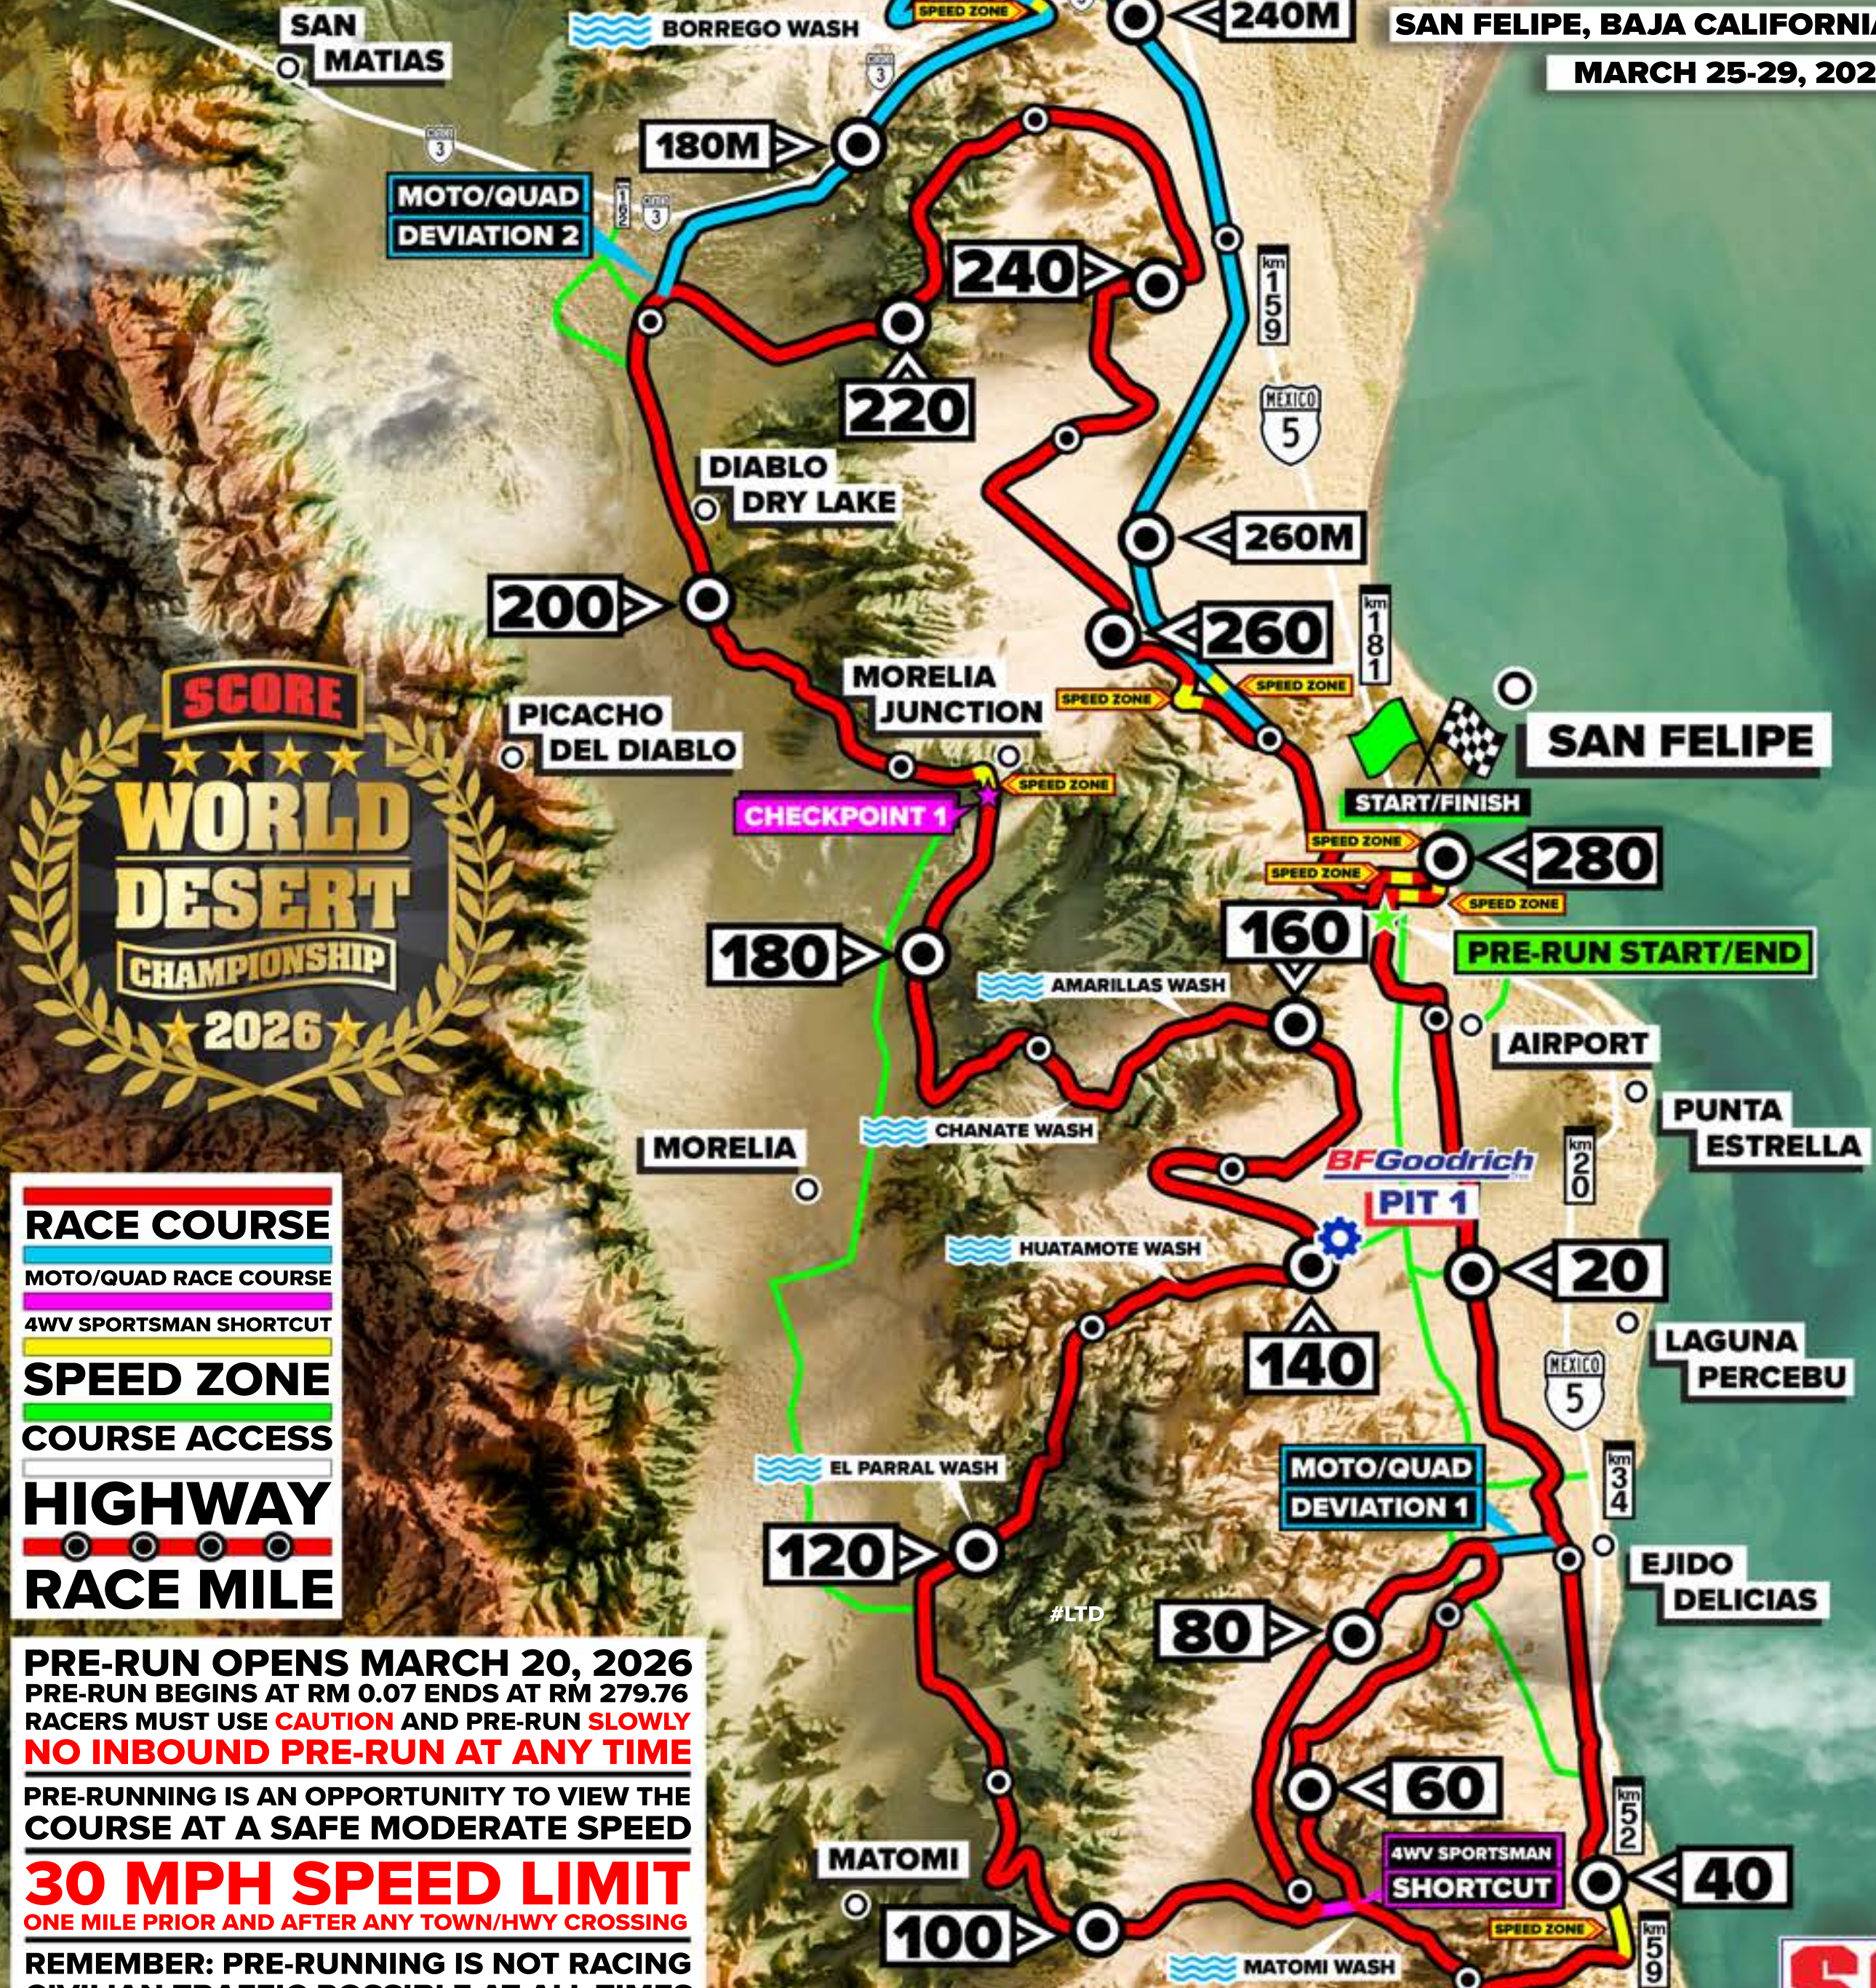

MAP PRESENTED BY

SINGLE LOOP RACE

RACE DISTANCE: 281.85 Miles [4WV PRO]

284 Mi. [MOTO/QUAD] | 246.44 Mi. [4WV SPTM]

TIME LIMIT: 14 HOURS

SCORE SAN FELIPE 250

39th

SAN FELIPE, BAJA CALIFORNIA, MEXICO

MARCH 25-29, 2026

- RACE COURSE**
- MOTO/QUAD RACE COURSE
- 4WV SPORTSMAN SHORTCUT
- SPEED ZONE**
- COURSE ACCESS
- HIGHWAY**
- RACE MILE**

PRE-RUN OPENS MARCH 20, 2026
 PRE-RUN BEGINS AT RM 0.07 ENDS AT RM 279.76
 RACERS MUST USE CAUTION AND PRE-RUN SLOWLY
NO INBOUND PRE-RUN AT ANY TIME

PRE-RUNNING IS AN OPPORTUNITY TO VIEW THE COURSE AT A SAFE MODERATE SPEED

30 MPH SPEED LIMIT
 ONE MILE PRIOR AND AFTER ANY TOWN/HWY CROSSING

REMEMBER: PRE-RUNNING IS NOT RACING
 CIVILIAN TRAFFIC POSSIBLE AT ALL TIMES

*ANY MODIFICATION PROHIBITED. COPYRIGHT SCORE INTERNATIONAL 2026
 *MAP SCALE & RACE MILES ARE AN APPROXIMATION